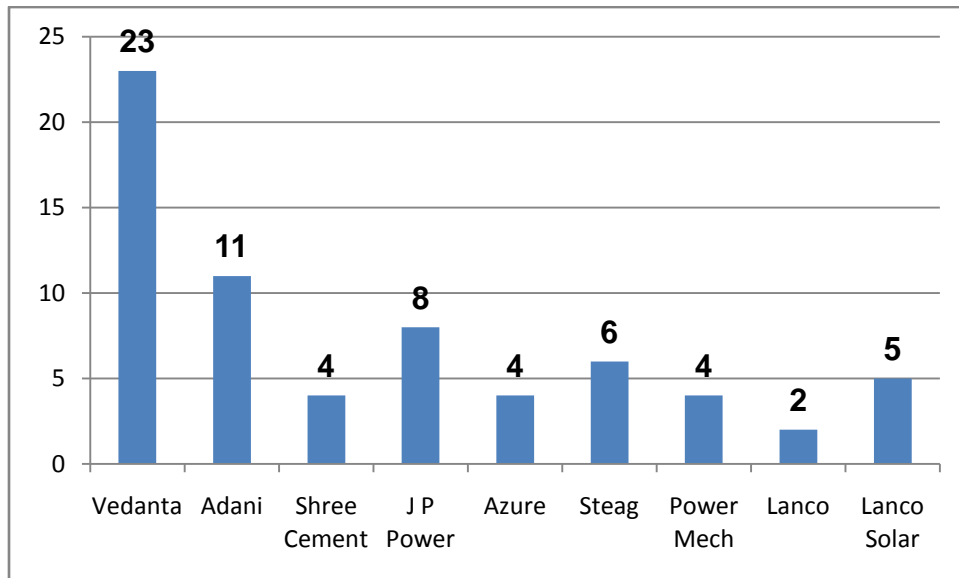

NATIONAL POWER TRAINING INSTITUTE (NR) BADARPUR NEW DELHI

PLACEMENT DETAILS OF PGDC 20th BATCH

No of students placed in Companies